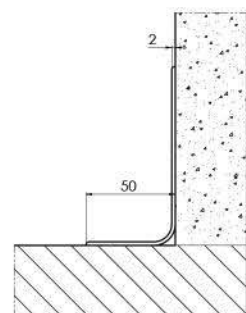

Farby
Colours