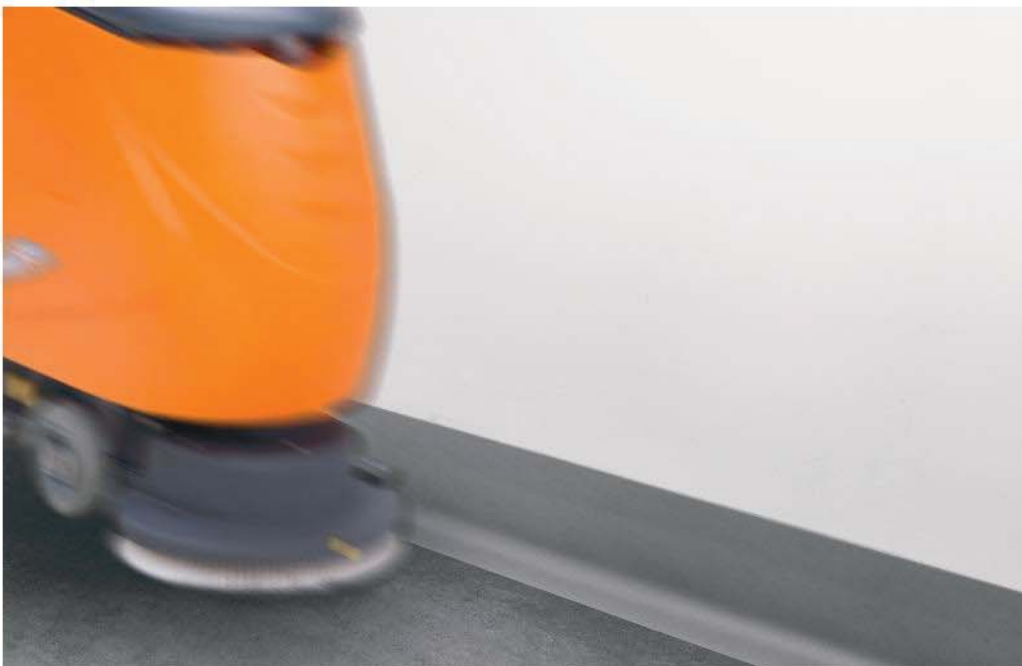

TECHNICAL DATA

product functions: wall protection at the floor
available widths: 100mm x 50mm,
(150mm x 50mm - on request)
available lengths: 1m, 2m
the method of assembly - adhesive
materials used: PVC

Farby
Colours