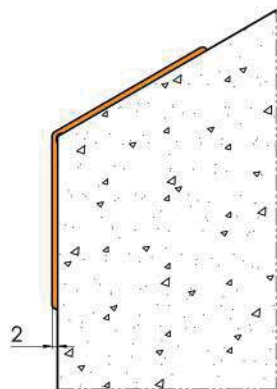

Ochranný roh s nastaviteľným uhlom, vďaka ktorému sa dá použiť na rohy akéhokoľvek uhla. Je ideálnym riešením pre rohy stien s netypickými uhlami a plochá konštrukcia s hrúbkou 2 mm nevychýňa zo stien a účinne ich chráni. Použitím tvrdého PVC s prídavkom akrylu je výrobok mechanicky odolný proti prasklinám a dokonale sa hodí na ochranu rohov pred náhodným poškodením, najmä v miestach s vysokou premávkou.

Protective corner with adjustable angle, thanks to which it can be used on corners of any angle. It is an ideal solution for corners of walls with untypical angles, and a flat 2mm thick construction does not stand out from the walls, effectively protecting them. By using hard PVC with the addition of acrylic, the product is mechanically resistant to cracks, perfectly suited for protecting corners against accidental damage, especially in places with heavy traffic.

Ochranný roh s nastaviteľným uhlom s dodatočným stredovým zakrivením, vďaka čomu je ideálny pre rohy stien s neobvyklými uhlami a zaoblenými rohmi. Použitím tvrdého PVC s akrylom je výrobok odolný voči prasklinám, zalomeniu alebo škrabancom, dokonale chráni rohy stien pred poškodením.

Protective corner with an adjustable angle with an additional center curve, making it ideal for corners of walls with unusual angles and rounded corners. By using rigid PVC with acrylic, the product is resistant to cracks, kinking, or scratches, perfectly protecting wall corners from damage.