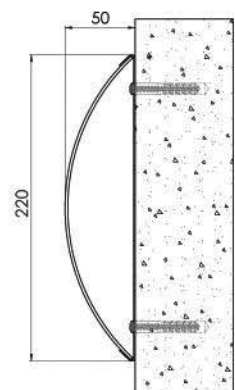

OCHRANA STENY BRIDGE BRIDGE WALL GUARD

Ochranné kryty stien BRIDGE patria do skupiny konvexných, mäkkých ochranných prvkov, ktoré chránia steny pred nárazmi, a to aj vďaka získaniu odstupu, ktorý umožňuje udržiavať pohyb v dostatočnej vzdialenosti od steny vystavenej poškodeniu. Navrhnutý oblý tvar zabezpečuje optimálne využitie a najvyššiu účinnosť pri účinnej ochrane stien.

BRIDGE wall guards belong to the group of convex, soft guards, which protect walls against impacts, also by gaining a distance, which allows keeping movement at a distance from the wall exposed to damage. The designed, streamlined shape ensures the most optimal use and the highest efficiency in an effective wall protection.

Farby produktu
Product colour

Farba rámu
Frame colour

TECHNICKÉ ÚDAJE

Funkcie výrobku: ochrana stien, tlmenie nárazov
dostupná šírka: 220 mm
dĺžka: 3 m

spôsob montáže - montážne skrutky

použitie materiály: PVC, nehrdzavejúca oceľ (BRIDGE STEEL)
PVC, kryt a základňa (BRIDGE PLAST)

dostupné príslušenstvo: koncovky, konektor

TECHNICAL DATA

product functions: wall protection, shock absorption
available width: 220mm

length: 3m

the method of assembly - mounting dowels

materials used: PVC, stainless steel (BRIDGE STEEL)
: PVC, cover and base (BRIDGE PLAST)

available accessories: endings, connector