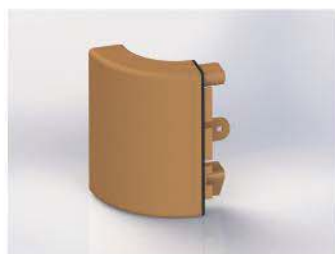

ľavé ukončenie
left ending