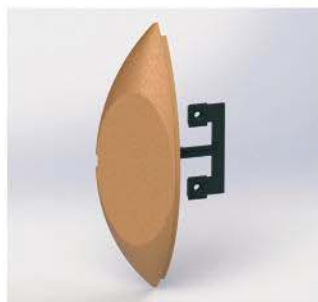

TECHNICAL DATA

product functions: wall protection, shock absorption
available width: 220mm

length: 3m

the method of assembly - mounting dowels

materials used: PVC, stainless steel (BRIDGE STEEL)
: PVC, cover and base (BRIDGE PLAST)

available accessories: endings, connector

ending