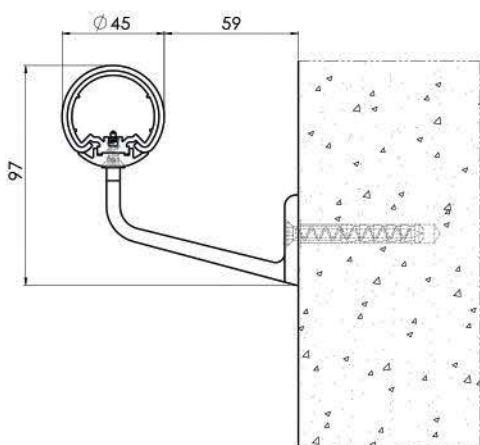

hliníková rúčka
aluminium handle